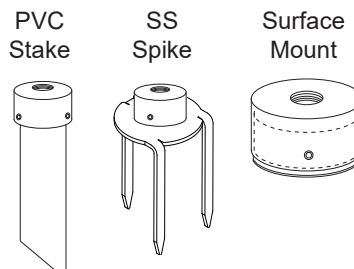

Specification-grade landscape lighting, wet-location luminaire for path or garden lighting applications.

- Copper and brass covers available in natural or dark bronze finishes or powder coat finishes.
- Adjustable LED Module: 2W, 4W, 6W, 9W, 12W ( 15W startup draw )
- Available in 2700K or 3000K.
- Field replaceable.
- Remote magnetic transformer required.
- Not compatible with electronic transformers.
- Stainless steel hardware.
- 6 feet of 18/2 low voltage cable supplied.
- Available in heights of 9", 12" or 18".
- Frosted acrylic lens.
- High-temperature silicone O-ring seals are used to seal the cap and body.
- Molded silicone wire pass-thru is attached to socket wire prevents wicking and water leaking into the lamp compartment.
- Listed for wet location use.
- Warranty: 10 Years.

**Mounting Base Options**

**Specifications**

**MODEL:** PL-20L  
**MATERIAL:** Machined Aluminum, Copper & Brass Bollard Cover  
**VOLTAGE:** 12VAC/DC  
**WATTAGE:** 2W - 12W Adjustable  
**SOCKET:** GY 6.35 Bi-pin porcelain socket rated 600V, 250°C 18 ga, Teflon ® coated leads.

**LAMPING:** 2W-12W Adjustable LED Module

Wattage	2700K	3000K
2W	240 lms.	230 lms.
4W	340 lms.	385 lms.
6W	580 lms.	670 lms.
9W	820 lms.	915 lms.
12W	960 lms.	1165 lms.

**Ordering Logic:**

MODEL	COVER	OPTICS	KELVIN	HEIGHT	MOUNTING BASE	FINISH
PL - 20L	A - Aluminum B - Brass C - Copper	1 - 180° 2 - 360°	27 - 2700K 30 - 3000K	9 - 9" 12 - 12" 18 - 18"	1 - PVC Stake 2 - SS Spike 3 - Surface Mount	BK - Black    BKT - Black Texture BZ - Bronze    BZT - Bronze Texture WT - White    SL - Silver BG - Beige    AC - Aged Copper NT - Natural    DB - Dark Bronze