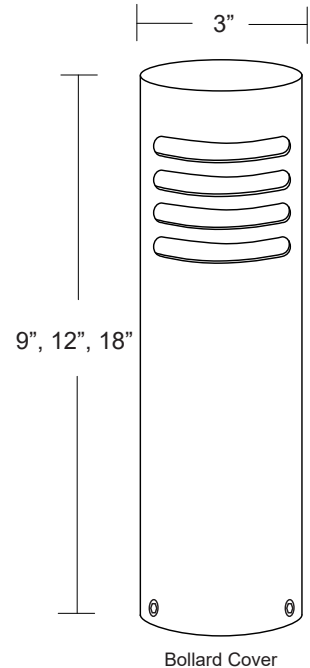

Specification-grade landscape lighting, wet-location luminaire for path or garden lighting applications.

- Copper and brass covers available in natural or dark bronze finishes or powder coat finishes.
- Adjustable LED Module: 2W, 4W, 6W, 9W, 12W ( 15W startup draw )
- Available in 2700K or 3000K.
- Field replaceable.
- Remote magnetic transformer required.
- Not compatible with electronic transformers.
- Stainless steel hardware.
- 6 feet of 18/2 low voltage cable supplied.
- Available in heights of 9", 12" or 18".
- Frosted acrylic lens.
- High-temperature silicone O-ring seals are used to seal the cap and body.
- Molded silicone wire pass-thru is attached to socket wire prevents wicking and water leaking into the lamp compartment.
- Listed for wet location use.
- Warranty: 10 Years.

**Mounting Base Options**

**Specifications**

**MODEL:** PL-20L  
**MATERIAL:** Machined Aluminum, Copper & Brass Bollard Cover  
**VOLTAGE:** 12VAC/DC  
**WATTAGE:** 2W - 12W Adjustable  
**SOCKET:** GY 6.35 Bi-pin porcelain socket rated 600V, 250°C 18 ga, Teflon ® coated leads.

**LAMPING:** 2W-12W Adjustable LED Module

Wattage	2700K	3000K
2W	240 lms.	230 lms.
4W	340 lms.	385 lms.
6W	580 lms.	670 lms.
9W	820 lms.	915 lms.
12W	960 lms.	1165 lms.

**Ordering Logic:**

MODEL	COVER	OPTICS	KELVIN	HEIGHT	MOUNTING BASE	FINISH
PL - 20L	A - Aluminum B - Brass C - Copper	1 - 180° 2 - 360°	27 - 2700K 30 - 3000K	9 - 9" 12 - 12" 18 - 18"	1 - PVC Stake 2 - SS Spike 3 - Surface Mount	BK - Black    BKT - Black Texture BZ - Bronze    BZT - Bronze Texture WT - White    SL - Silver BG - Beige    AC - Aged Copper NT - Natural    DB - Dark Bronze

**ORDERING EXAMPLE:** PL - 20L - B - 1 - 27 - 18 - 1 - NT

**Excelsior Lighting, Inc.**

**PROJECT**

**TYPE**