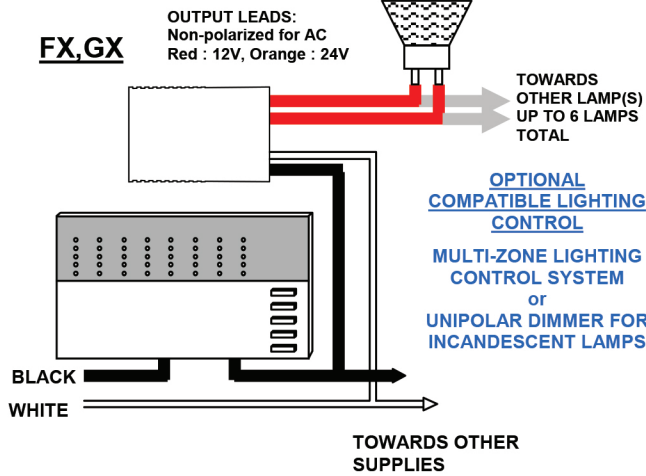

Cabling Diagrams

Cabling Diagrams

Caution: Do not exceed 6 LED lamps or constant-current drivers per transformer

Dimensions

Format A: FX Models, shown with optional mounting bracket

Format B: GX, EX Models