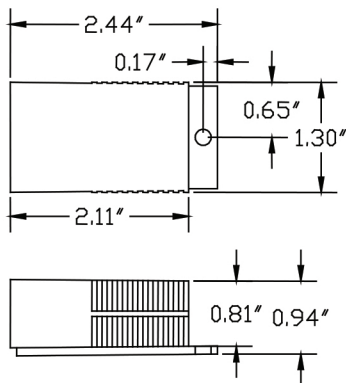

Cabling Diagrams

Cabling Diagrams

Caution: Do not exceed 6 LED lamps or constant-current drivers per transformer

Dimensions

Format A: FX Models, shown with optional mounting bracket

Format B: GX, EX Models