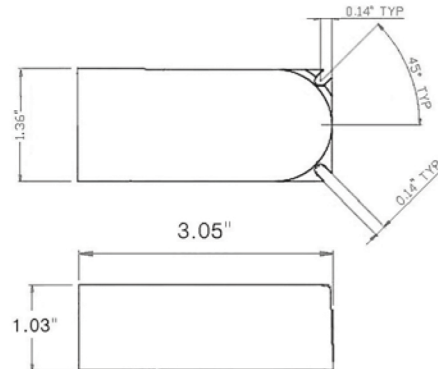

Cabling Diagrams

Cabling Diagrams

Caution: Do not exceed 6 LED lamps or constant-current drivers per transformer

Dimensions

Format A: FX Models, shown with optional mounting bracket

Format B: GX, EX Models