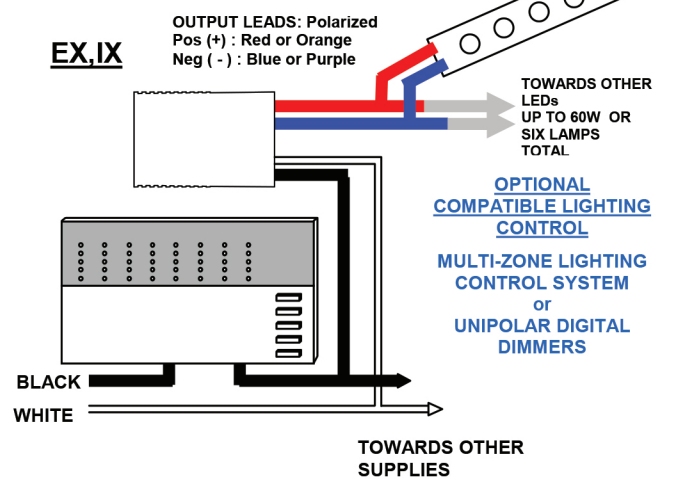

Cabling Diagrams

Cabling Diagrams

Caution: Do not exceed 6 LED lamps or constant-current drivers per transformer

Dimensions

Format A: FX Models, shown with optional mounting bracket

Format B: GX, EX Models