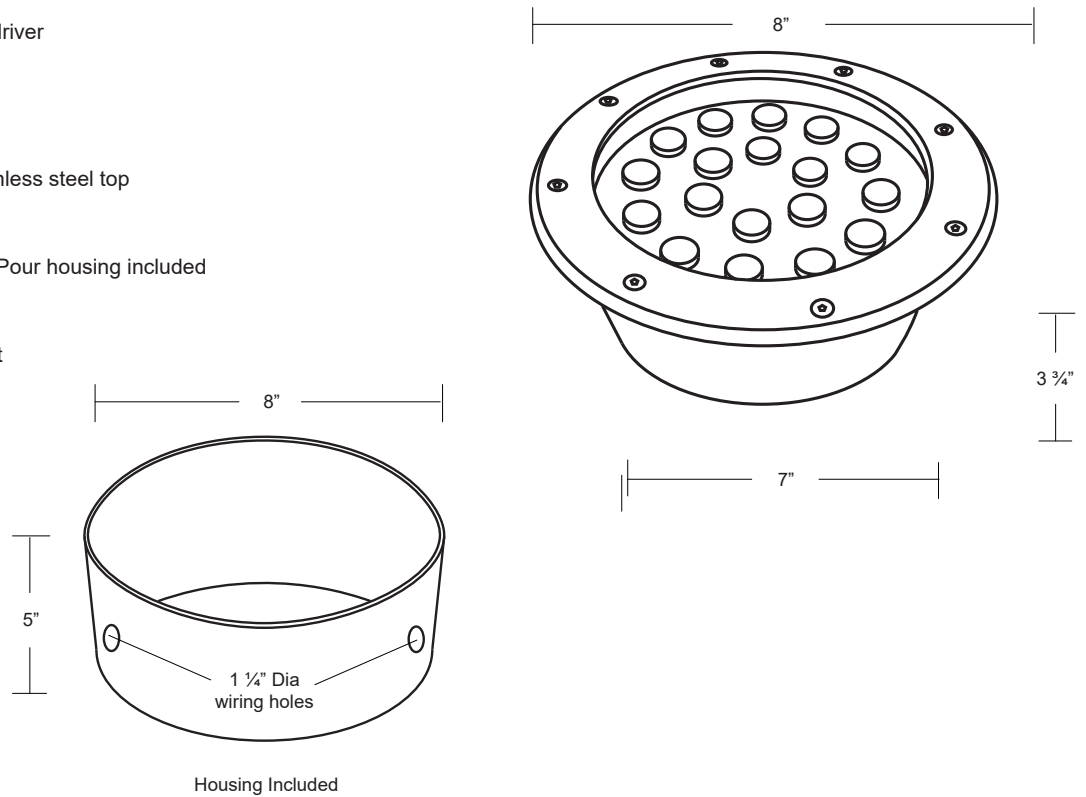

Specification-grade direct burial landscape lighting, wet-location luminaire for up lighting applications.

- 12 Watts
- 1,440 Lumens
- 85-265 VAC, Internal Meanwell driver
- 12 x 1 Watt Bridgelux LED
- 15°, 30°, 45°, 60° beams
- RGB, RGBW
- DMX512 in/out waterproof plugs.
- Die-cast aluminum housing, stainless steel top
- Stainless steel hardware
- Tempered clear glass lens
- Mounting: In Ground / Concrete Pour housing included
- Wet location IP67
- UL Certification
- Dimensions: 8" dia. x 3 3/4" height
- Warranty: 5 Years.

Specifications:

MODEL:	IN - 51L-12	LAMPING:	12 x 1 Watt Bridgelux LED
MATERIAL:	Die-cast aluminum housing, Stainless Steel Top		
VOLTAGE:	85-265 VAC		
WATTAGE:	12 Watts		

Ordering Logic:

MODEL	WATTAGE	KELVIN	BEAM
IN - 51L	12 - 12 Watts	R - RGB	15 - 15°
		RW - RGBW	30 - 30°
			45 - 45°
			60 - 60°

ORDERING EXAMPLE: IN - 51L - 12 - R - 15

Excelsior Lighting, Inc.

PROJECT

TYPE